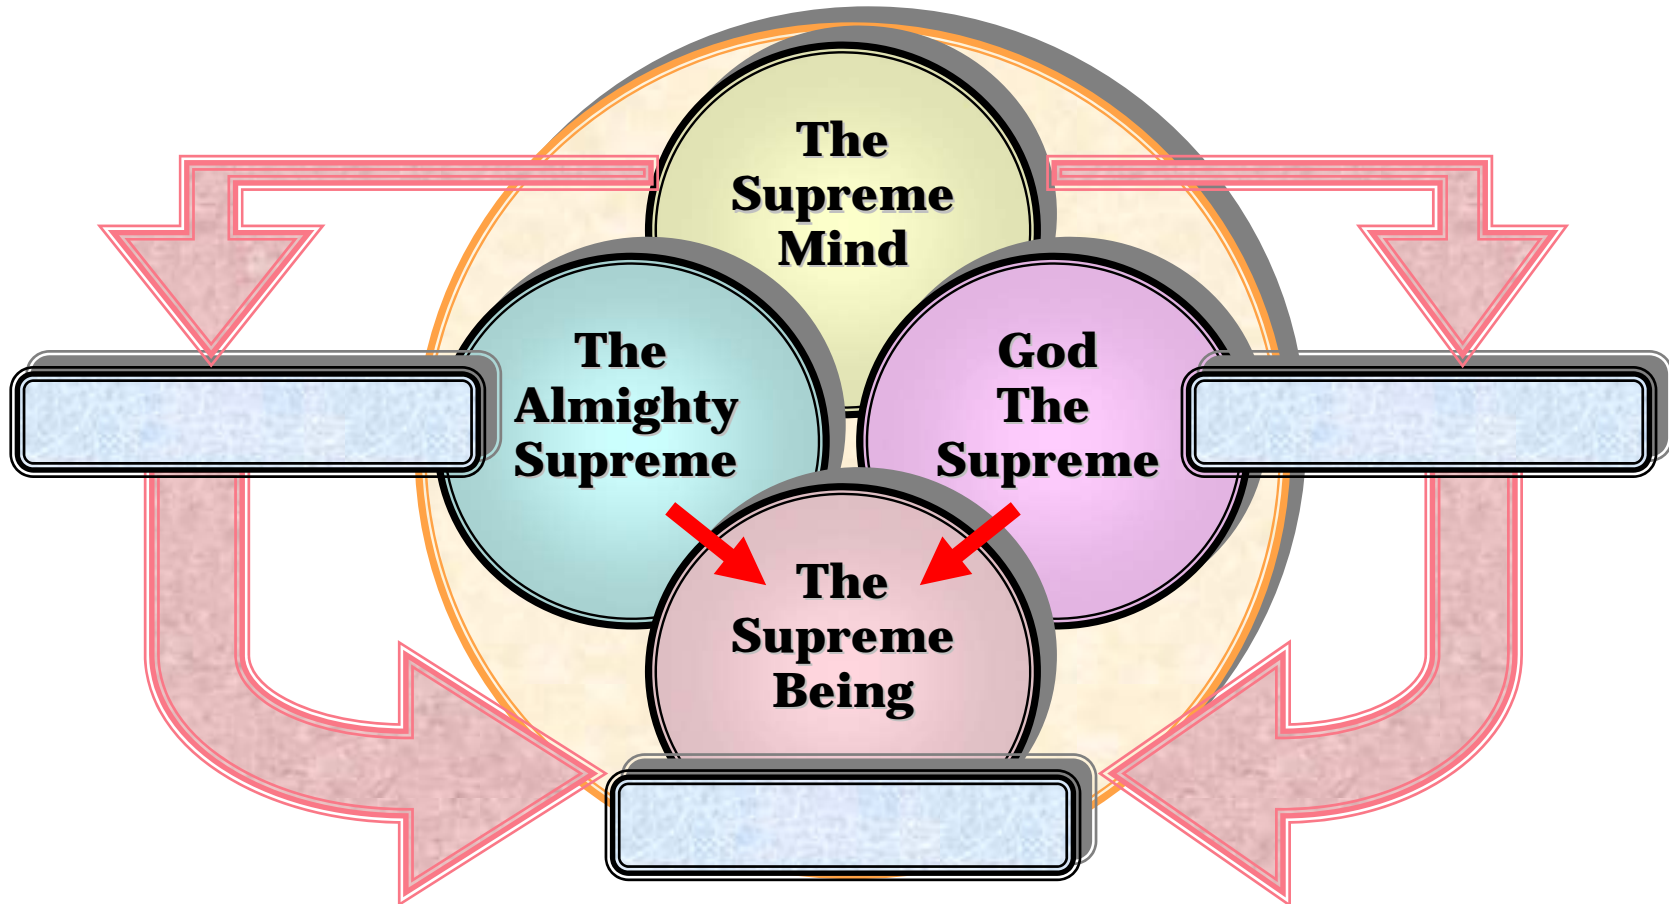

Power-Personality Synthesis

The experience of every evolving creature personality is a phase of the experience of the Almighty Supreme. The intelligent subjugation of every physical segment of the superuniverses is a part of the growing control of the Almighty Supreme. The creative synthesis of power and personality is a part of the creative urge of the Supreme Mind and is the very essence of the evolutionary growth of the Supreme Being. [UB 116:1:1 (1268:6)]