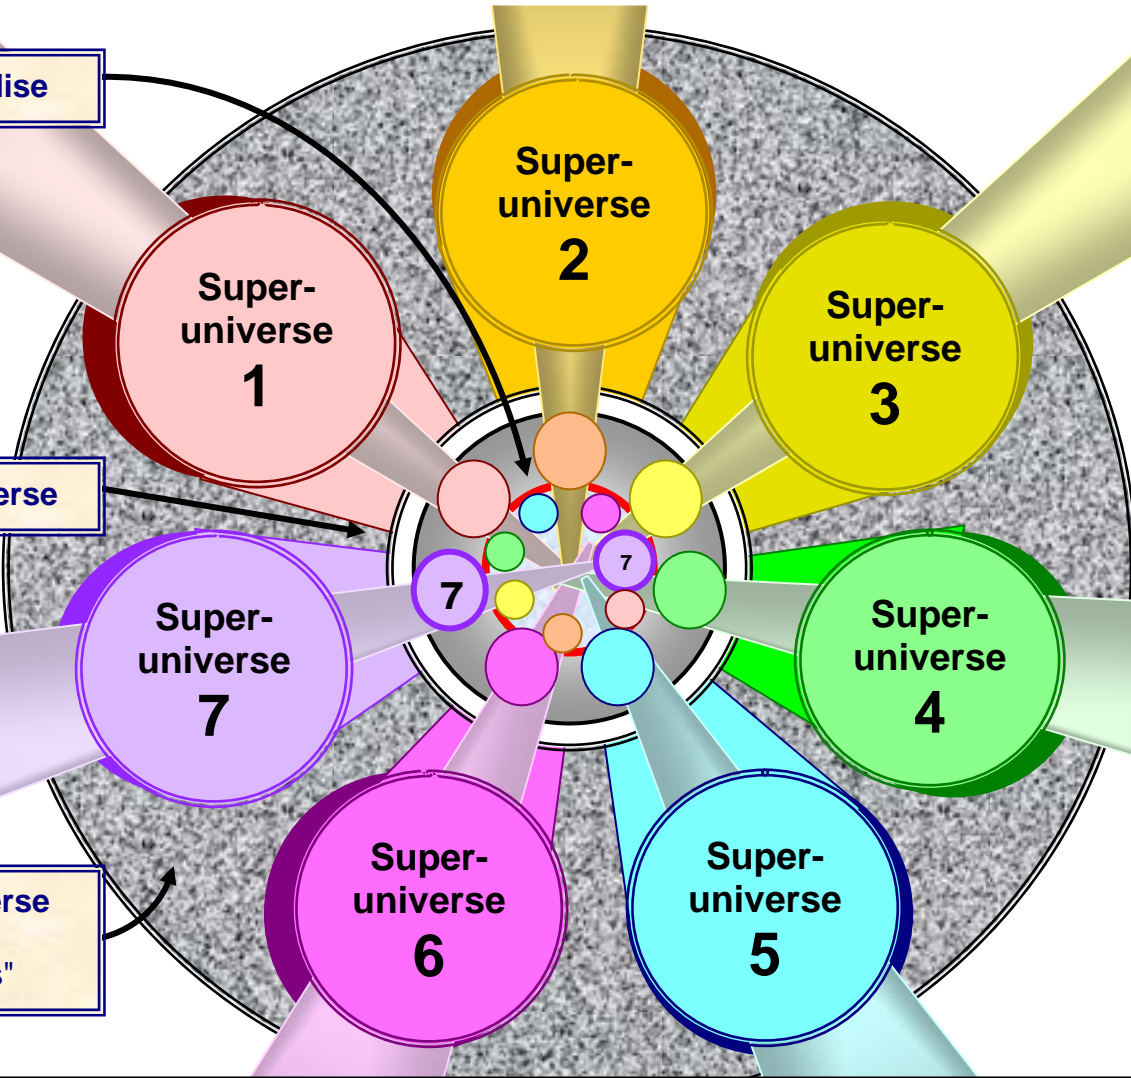

DOMAINS OF THE SEVEN MASTER SPIRITS
"The Mind-Spirit Balance Wheel of the Universe of Universes"

The Isle of Paradise

The Central Universe

The Grand Universe
 "The Seven Superuniverses"

The Seven Master Spirits are the supreme and ultimate representatives of the Infinite Spirit. They maintain their personal stations, their power focuses, on the periphery of Paradise, but all operations concerned with their management and direction of the grand universe are conducted on and from these seven special executive spheres of the Infinite Spirit. The Seven Master Spirits are, in reality, the mind-spirit balance wheel of the universe of universes, an all-embracing, all-encompassing, and all-co-ordinating power of central location. [UB 13:4:2 (150:1)]

Each Master Spirit maintains an enormous force-focal headquarters, which slowly circulates around the periphery of Paradise, always maintaining a position opposite the superuniverse of immediate supervision and at the Paradise focal point of its specialized power control and segmental energy distribution. The radial boundary lines of any one of the superuniverses do actually converge at the Paradise headquarters of the supervising Master Spirit. [UB 16:0:12 (184:12)]