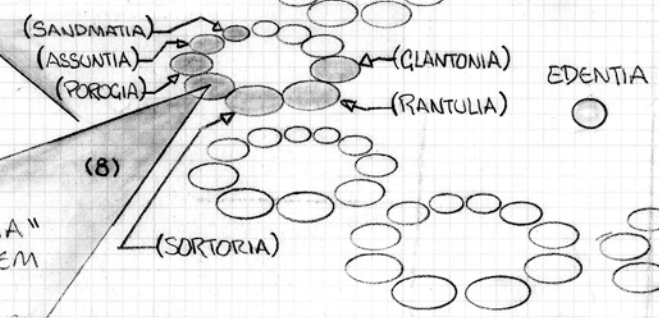

THE GRAND UNIVERSE - 7 EVOLVING SUPERUNIVERSES
IN ASSOCIATION WITH THE CENTRAL AND DIVINE UNIVERSE,
THESE ARE NOW ORGANIZED AND INHABITED CREATIONS.

"**SPLANDON**" - MAJOR SECTOR N°5
CONSISTS OF 100 MINOR SECTORS, ABOUT
100,000,000,000 INHABITABLE WORLDS
THE SUPERS HEADQUARTERS OF **UMAJOR**
THE 5TH IS RULED BY 3
PERFECTIONS OF DAYS,
SUPREME TRINITY
PERSONALITIES.

ORVONTON
SUPERUNIVERSE N°7
(3)

THE SUPERUNIVERSE OF "**ORVONTON**", N°7
CONSISTS OF 10 MAJOR SECTORS - ABOUT 1,000,000,000,000
INHABITABLE PLANETS. THE ENORMOUS AND GLORIOUS
HEADQUARTERS WORLD IS **UVERSA**, AND IS RULED
BY 3 ANCIENTS OF DAYS.

"**ENSA**" - MINOR SECTOR N°3
CONSISTS OF 100 LOCAL UNIVERSES,
ABOUT 1,000,000,000 INHABITABLE PLANETS
THE WONDERFUL HEADQUARTERS WORLD IS
UMINOR THE 3RD. THE SECTOR IS RULED
BY 3 RECENTS OF DAYS,
SUPREME TRINITY
PERSONALITIES.

"**ENSA**"
MINOR SECTOR N°3
(5)

"**NEBADON**", THE LOCAL UNIVERSE CONSISTS OF
100 CONSTELLATIONS, ABOUT 10,000,000 PLANETS,
AT LAST REGISTERED THEIR WERE 3,840,101
INHABITED PLANETS. THE MAGNIFICENT
ARCHITECTURAL HEADQUARTERS
WORLD IS **SALWINGTON**. THE
SOVEREIGN, CREATOR-SON
OF NEBADON IS
JESUS OF NAZARETH,
MICHAEL OF SALWINGTON.

"**NEBADON**"
LOCAL UNIVERSE
N°84
(6)

THE CONSTELLATION OF "**NORLATIADEK**" N°70
IS COMPRISED OF 100 LOCAL SYSTEMS
CONTAINING ABOUT 100,000 INHABITED PLANETS.
THE ARCHITECTURAL HEADQUARTERS
SPHERE IS **EDENTIA** AND IS
PRESIDED OVER BY 3
VORZONDADDEK SONS,
THE MOST HIGHS.

"**NORLATIADEK**"
CONSTELLATION N°70
(7)

THE LOCAL SYSTEM OF "**SATANIA**" N°24
CONSISTS OF ABOUT 1,000 INHABITABLE WORLDS
OF WHICH 619 ARE INHABITED AND EVOLVING.
THE HEADQUARTERS SPHERE IS **JERUSEM**,
AND **LANAFORGE** IS THE SYSTEM SOVEREIGN,
A PRIMARY LANONADEK SON.

"**SATANIA**"
LOCAL SYSTEM
N°24
(8)