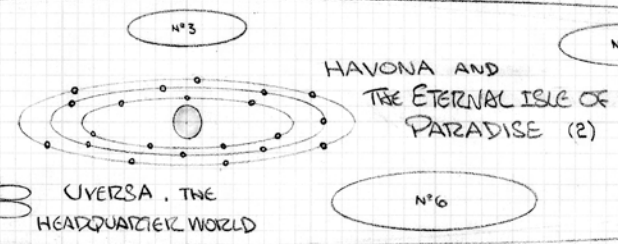

THE GRAND UNIVERSE - 7 EVOLVING SUPERUNIVERSES
 IN ASSOCIATION WITH THE CENTRAL AND DIVINE UNIVERSE,
 THESE ARE NOW ORGANIZED AND INHABITED CREATIONS.

"**SPLANDON**" - MAJOR SECTOR N°5
 CONSISTS OF 100 MINOR SECTORS, ABOUT
 100,000,000,000 INHABITABLE WORLDS
 THE SUPERS HEADQUARTERS OF **UMAJOR**
 THE 5TH IS RULED BY 3
 PERFECTIONS OF DAYS,
 SUPREME TRINITY
 PERSONALITIES.

ORVONTON
 SUPERUNIVERSE N°7
 (3)

THE SUPERUNIVERSE OF "**ORVONTON**", N°7
 CONSISTS OF 10 MAJOR SECTORS - ABOUT 1,000,000,000,000
 INHABITABLE PLANETS. THE ENORMOUS AND GLORIOUS
 HEADQUARTERS WORLD IS **UVERSA**, AND IS RULED
 BY 3 ANCIENTS OF DAYS.

"**ENSA**" - MINOR SECTOR N°3
 CONSISTS OF 100 LOCAL UNIVERSES,
 ABOUT 1,000,000,000 INHABITABLE PLANETS
 THE WONDERFUL HEADQUARTERS WORLD IS
UMINOR THE 3RD. THE SECTOR IS RULED
 BY 3 RECENTS OF DAYS,
 SUPREME TRINITY
 PERSONALITIES.